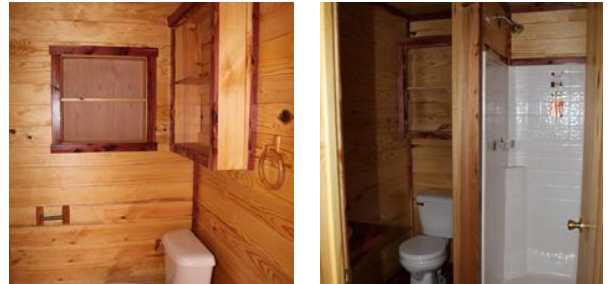

ELK VALLEY CABINS FEATURES

1/4" x 12" I beam frame with 12 gauge gusset braces. Much heavier than any other manufactured home.

2" x 6' framing on exterior walls and floor, 2" x 4" interior walls with fiberglass insulation throughout. Poly foam can be blown underneath.

Plumbing is all on interior walls which aids in freeze-proofing, and is encased on larger pvc chase pipe for leak protection and insulation. Underneath pipes are in an insulated box with removable cover.

Option of stand up or tub style shower.

40 gallon water heater standard.

All interior finishes are high quality non yellowing furniture grade.

No particle board is used on any cabinets or elsewhere. All cabinet drawers

Smoke alarms and detectors on all units.

Refrigerator, microwave and cook top standard. Other appliances available.

Each bedroom has digital hotel style heat / ac unit - or central type heat / ac depending on square footage.